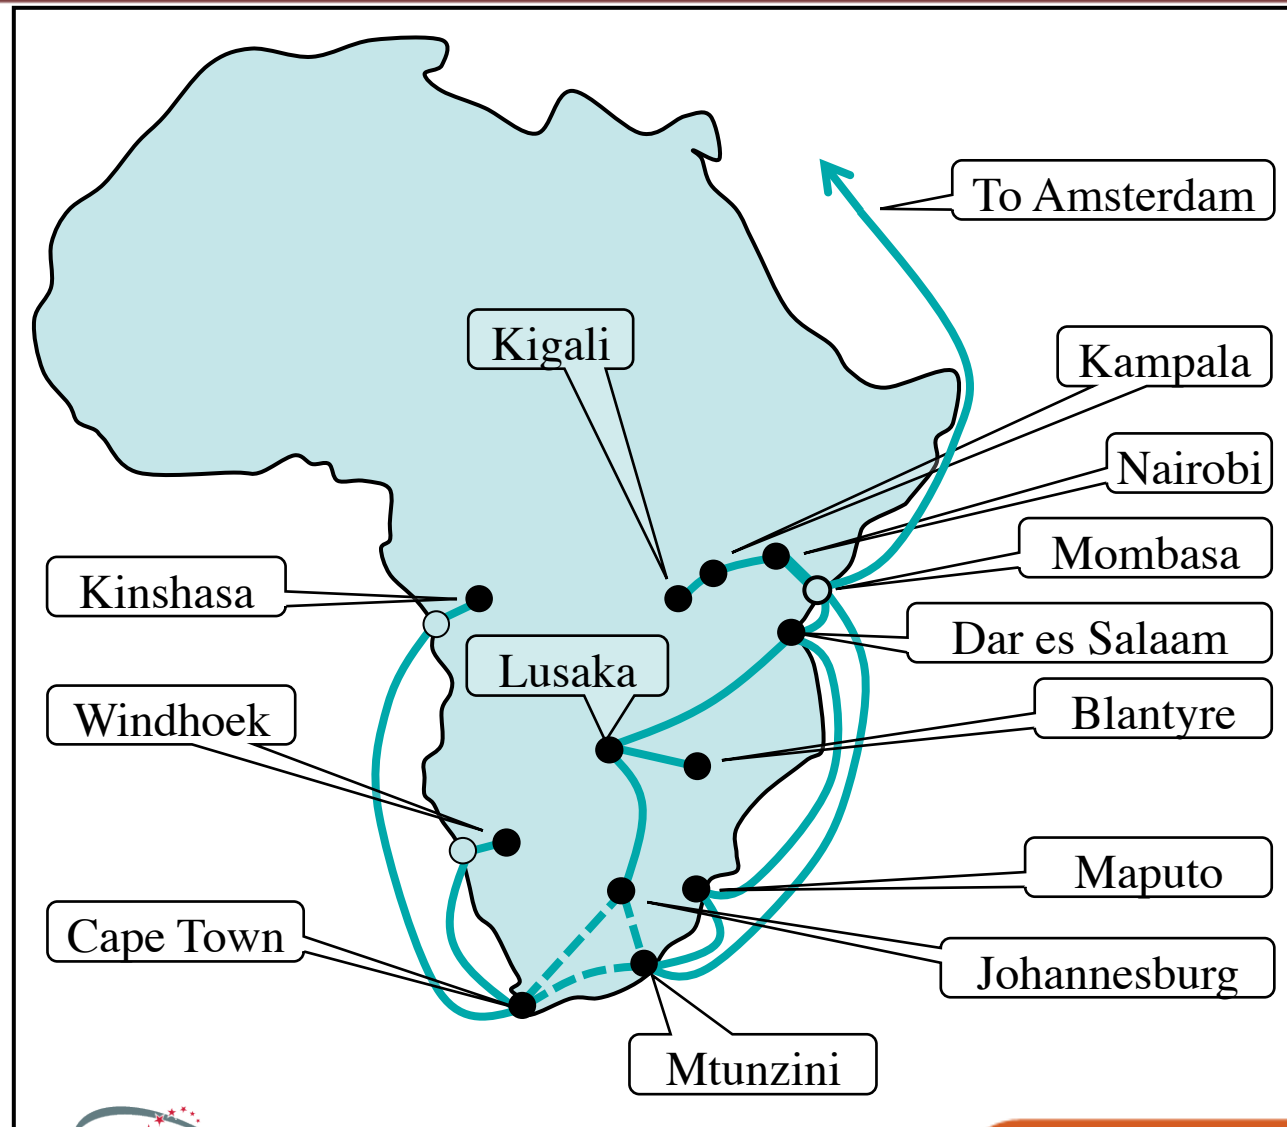

## Alliance Membership (14)

- Eb@le, DRC
- EthERNet, Ethiopia
- iRENALA, Madagascar
- \*KENET, Kenya
- \*MAREN, Malawi
- \*MoRENet, Mozambique
- XNet, Namibia
- \*RwEdNet, Rwanda
- SomaliREN, Somalia
- SudREN, Sudan
- \*TENET, South Africa
- TERNET, Tanzania
- RENU, Uganda
- ZAMREN, Zambia

# Links before AfrivaConnect: Meeting in Europe

The Research and Education Network  
for sub-Saharan Africa

# What AfricaConnect is Rolling Out: Regional Links

The Research and Education Network  
for sub-Saharan Africa