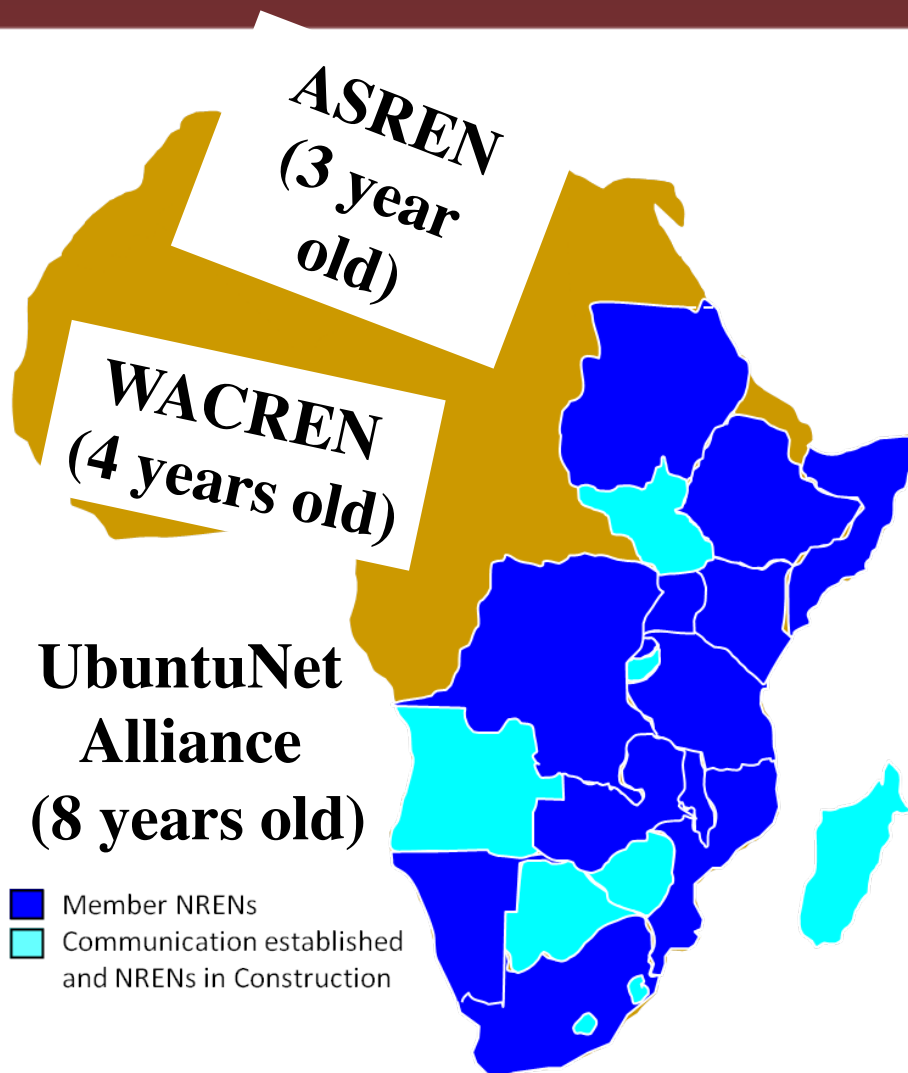

# REN Growth in Africa

## Alliance Membership (14)

- Eb@le, DRC
- EthERNet, Ethiopia
- iRENALA, Madagascar
- \*KENET, Kenya
- \*MAREN, Malawi
- \*MoRENet, Mozambique
- XNet, Namibia
- \*RwEdNet, Rwanda
- SomaliREN, Somalia
- SudREN, Sudan
- \*TENET, South Africa
- TERNET, Tanzania
- RENU, Uganda
- ZAMREN, Zambia

# Links before AfrivaConnect: Meeting in Europe

The Research and Education Network  
for sub-Saharan Africa

# What AfricaConnect is Rolling Out: Regional Links

The Research and Education Network  
for sub-Saharan Africa