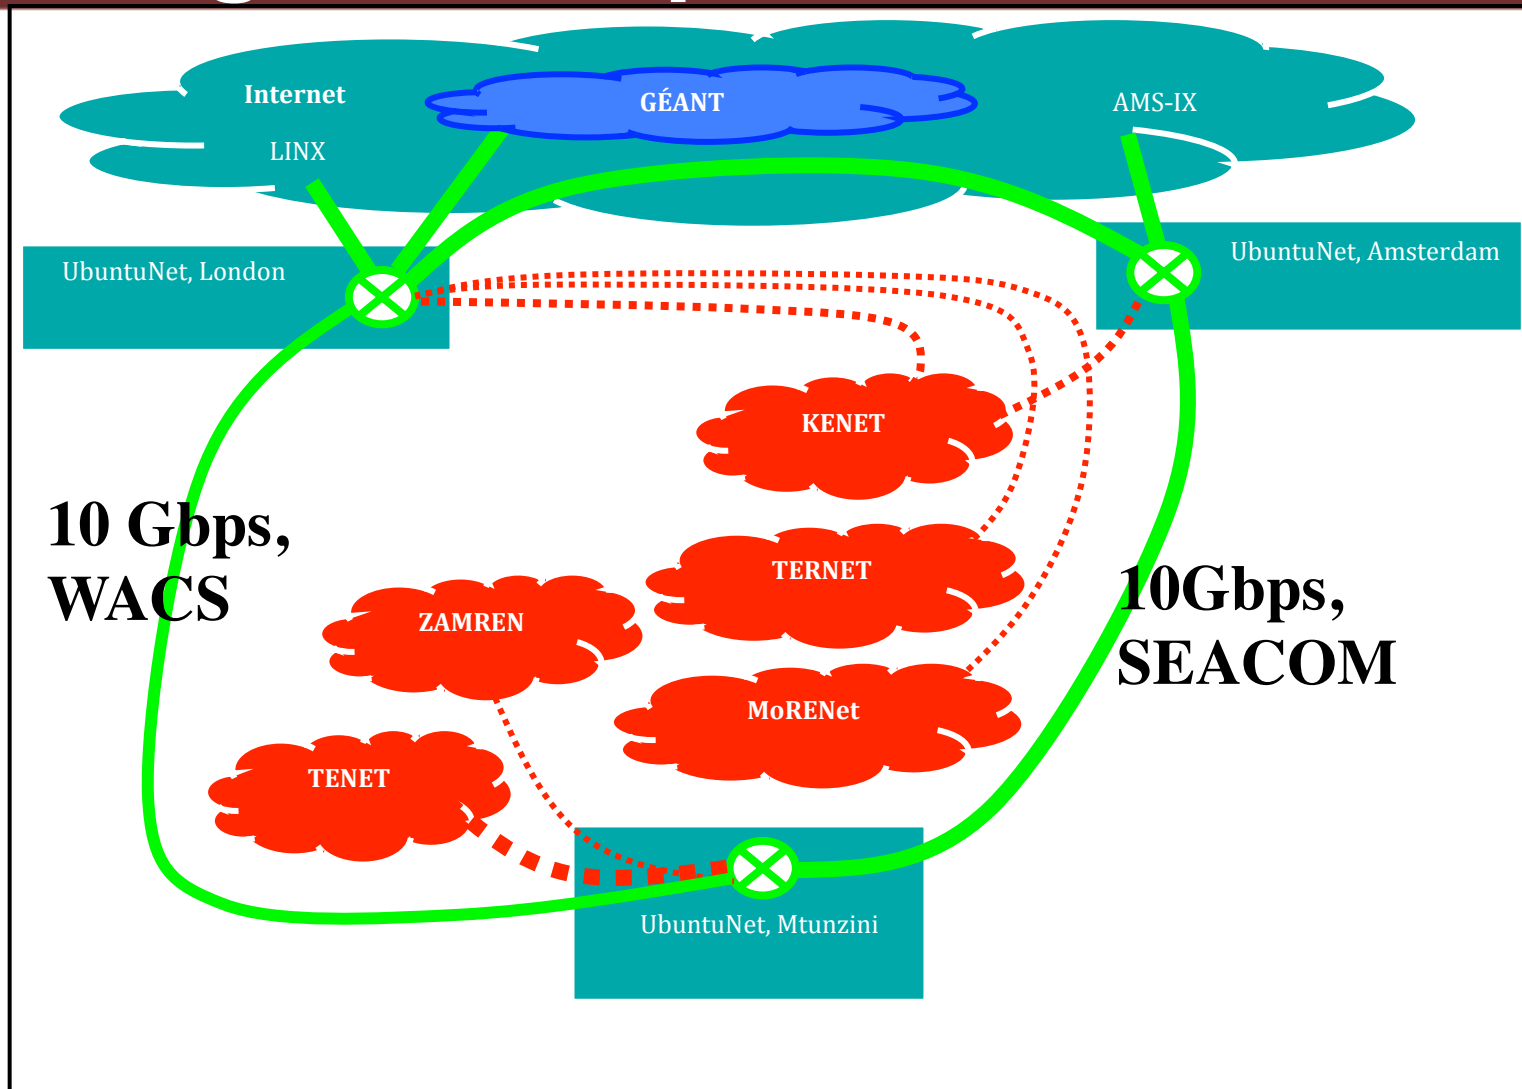

Links before AfrivaConnect: Meeting in Europe

The Research and Education Network
for sub-Saharan Africa